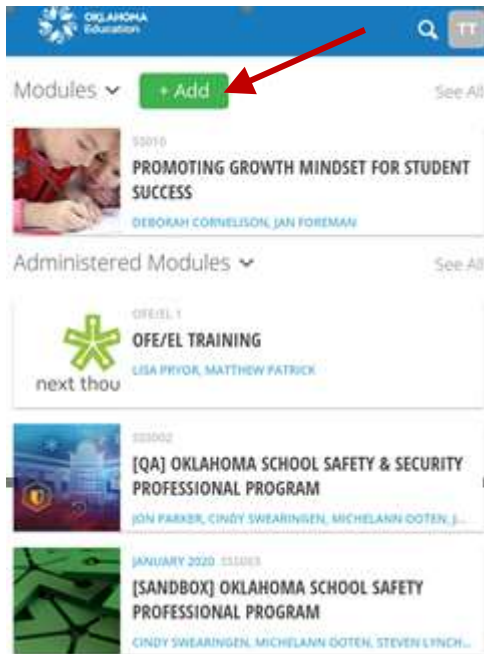

How to Redeem a Code with a Mobile Device on OSDE Connect

1. Click on Add

2. Click on the Course you would like to Add

3. Click on Redeem