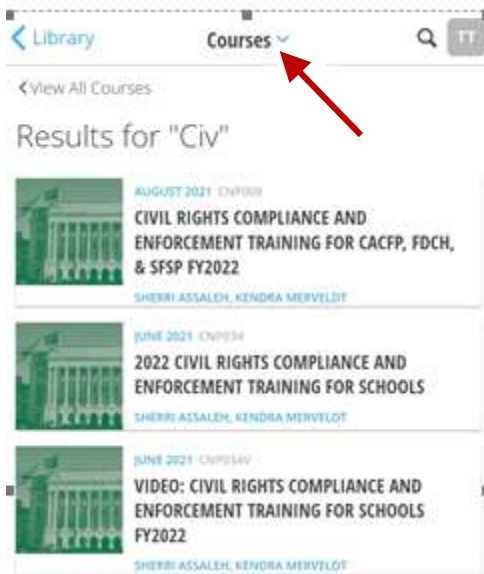

How to Redeem a Code with a Mobile Device on OSDE Connect

1. Click on Add

2. Click on the Course you would like to Add

3. Click on Redeem